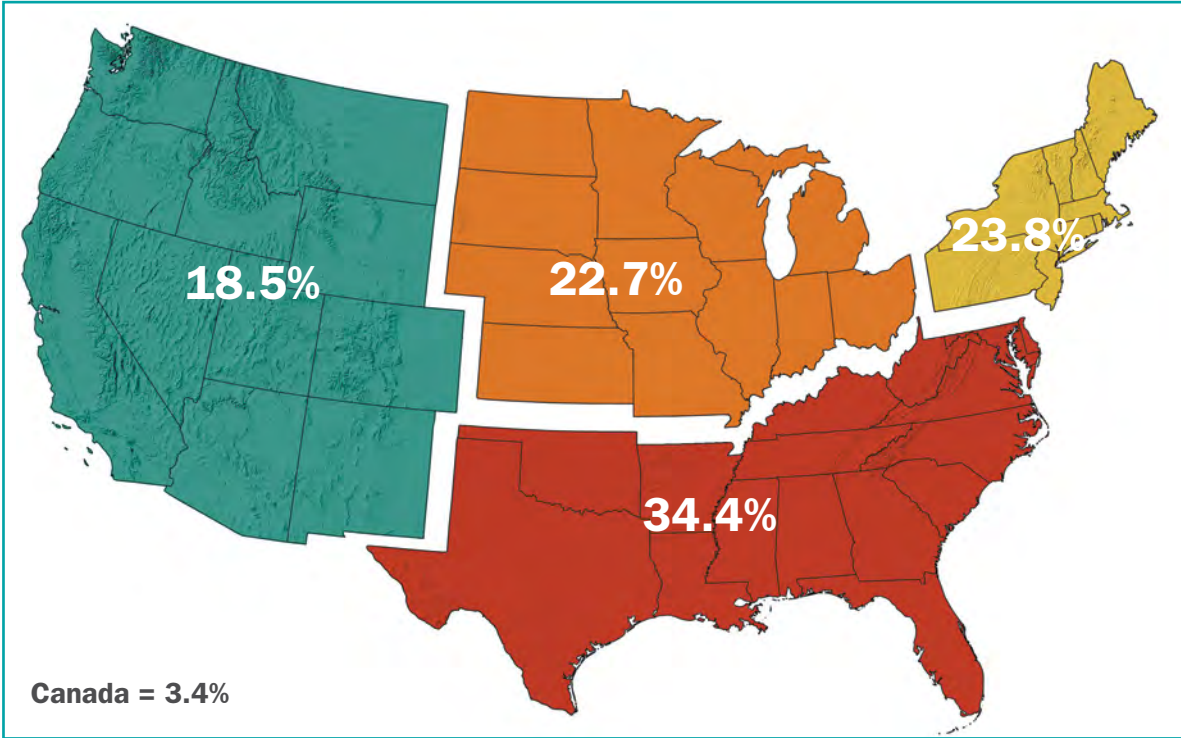

ADDITUDE PRINT AUDIENCE

Total Audience = 400,000

Source: ADDitude Reader Survey 2018