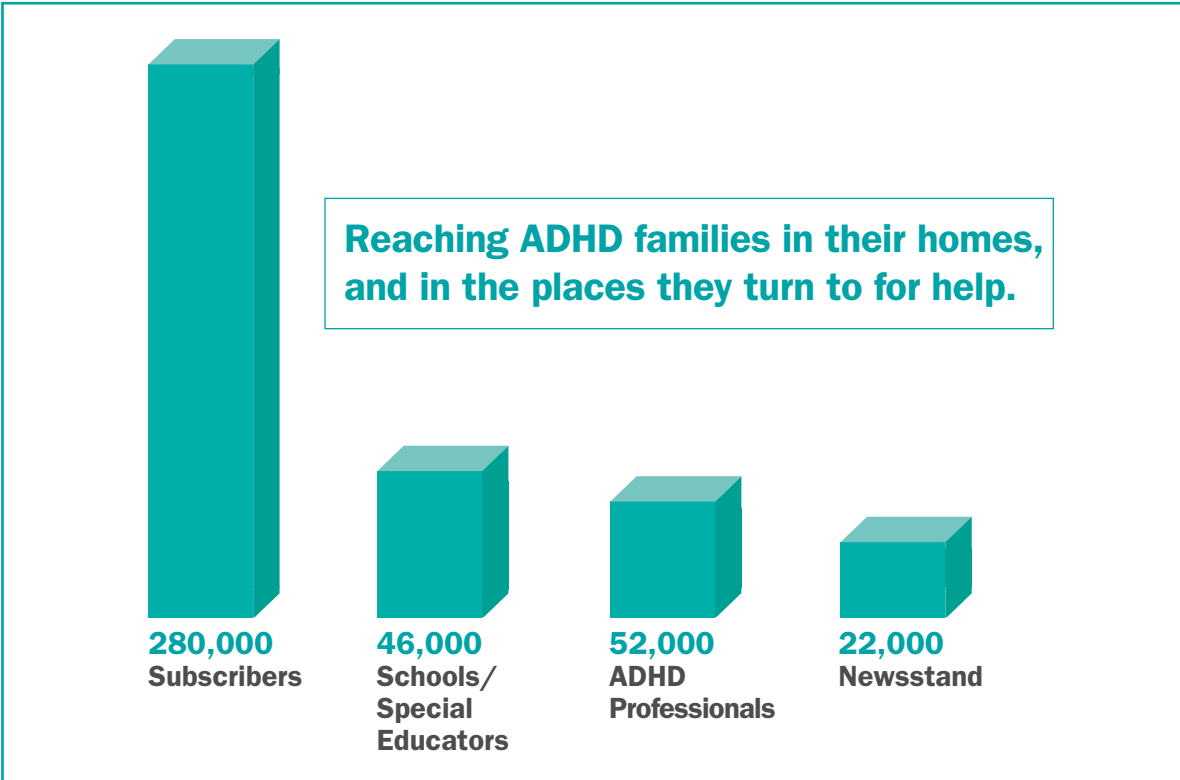

ADDITUDE PRINT AUDIENCE

Total Audience = 400,000

Source: ADDitude Reader Survey 2018