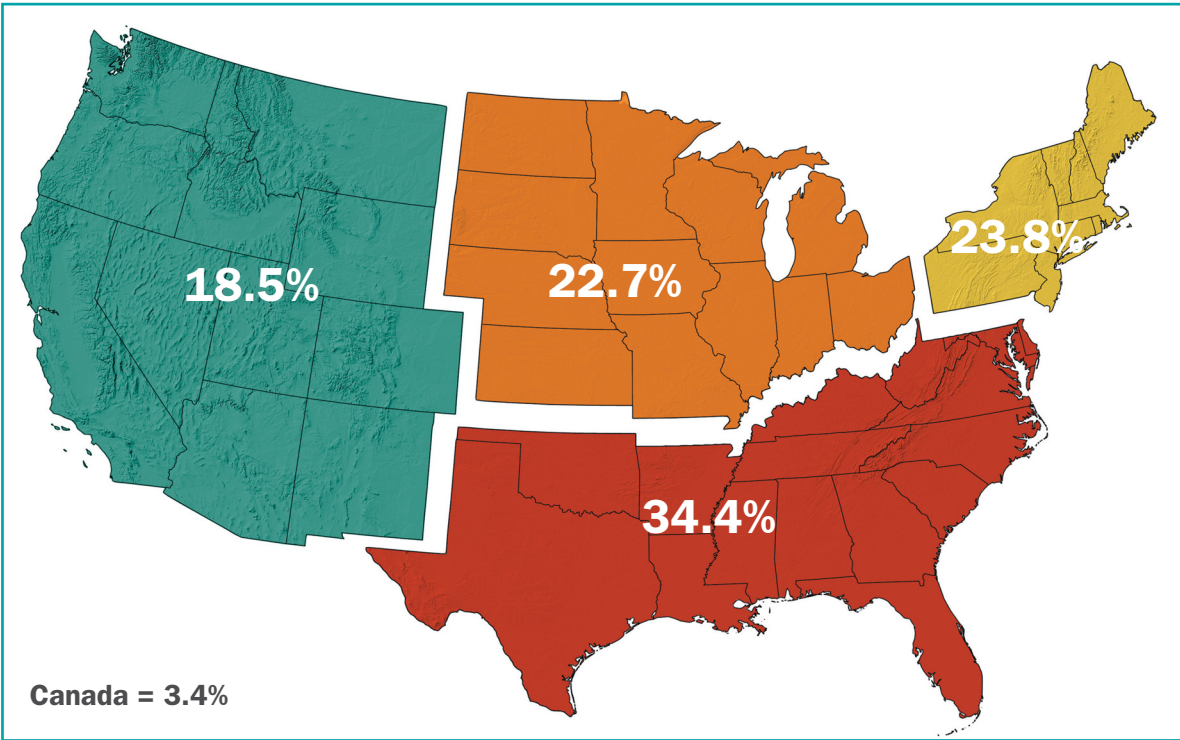

ADDITUDE PRINT AUDIENCE

Total Audience = 400,000

Source: ADDitude Reader Survey 2018